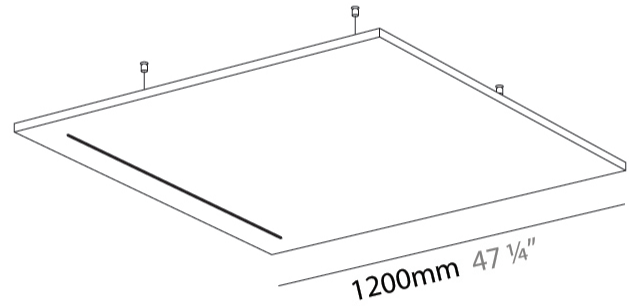

GENERAL

Series: Just Black Acoustic
Brand: Prolicht
Division: Architectural
Mounting Type: Suspension
Mounting Location: Ceiling

PHYSICAL

Shape: Square
Length (mm): 1200
Length (in): 47 1/4
Width (mm): 1200
Width (in): 47 1/4
Height (mm): 41
Height (in): 1 5/8

Light Distribution: Direct
Fixture Finish: [ANC / ASH / BNA / BTC / BZE / CEL / EGG / EVG / FOG / FOS / FST / FUA / IRI / IRO / KHA / LIC / LIM / MER / MSN / MUS / ONX / PEA / PLU / POL / PPY / RAY / ROY / RST / STE / SWD / TAN / TAU](#)

Holder Finish: [SSR / BKV / CWI / CRY / HAB / LAG / UFT / ITA / RUA / RUR / MIC / FTG / MYG / TWT / LOD / PUS / FRO / FUP / KIA / POP / BLS / SPG / MEY / GOH / GUM / CHC / COM / ABZ / JAG](#)

Fixture Material: Aluminum
Cable Details: [2,000mm / 6,000mm Transparent Cable](#)

ELECTRICAL

Lamp Type: LED
Input Wattage (W): 23
Total Output Wattage (W): 20.9
Dimming: Non-Dimmable
Driver Included: No
Driver Location: Remote
Driver Type: Constant Voltage - Universal
Driver Class: Class 2
Input Voltage (V): 120 - 277
Output Voltage (V): 24

LED

Color Temperature (°K): 2700
Max. Delivered Lumen (lm): 603
Nominal Lumen (lm): 862
CRI: >90 CRI
Lamp Life (hrs): 80000

OPTICAL

Beam Angle: 30

RATINGS AND CERTIFICATIONS

Certified By: Certified for North American Standards
IP rating: IP20

PROJECT
TYPE
SPECIFIER
QUANTITY
DATE